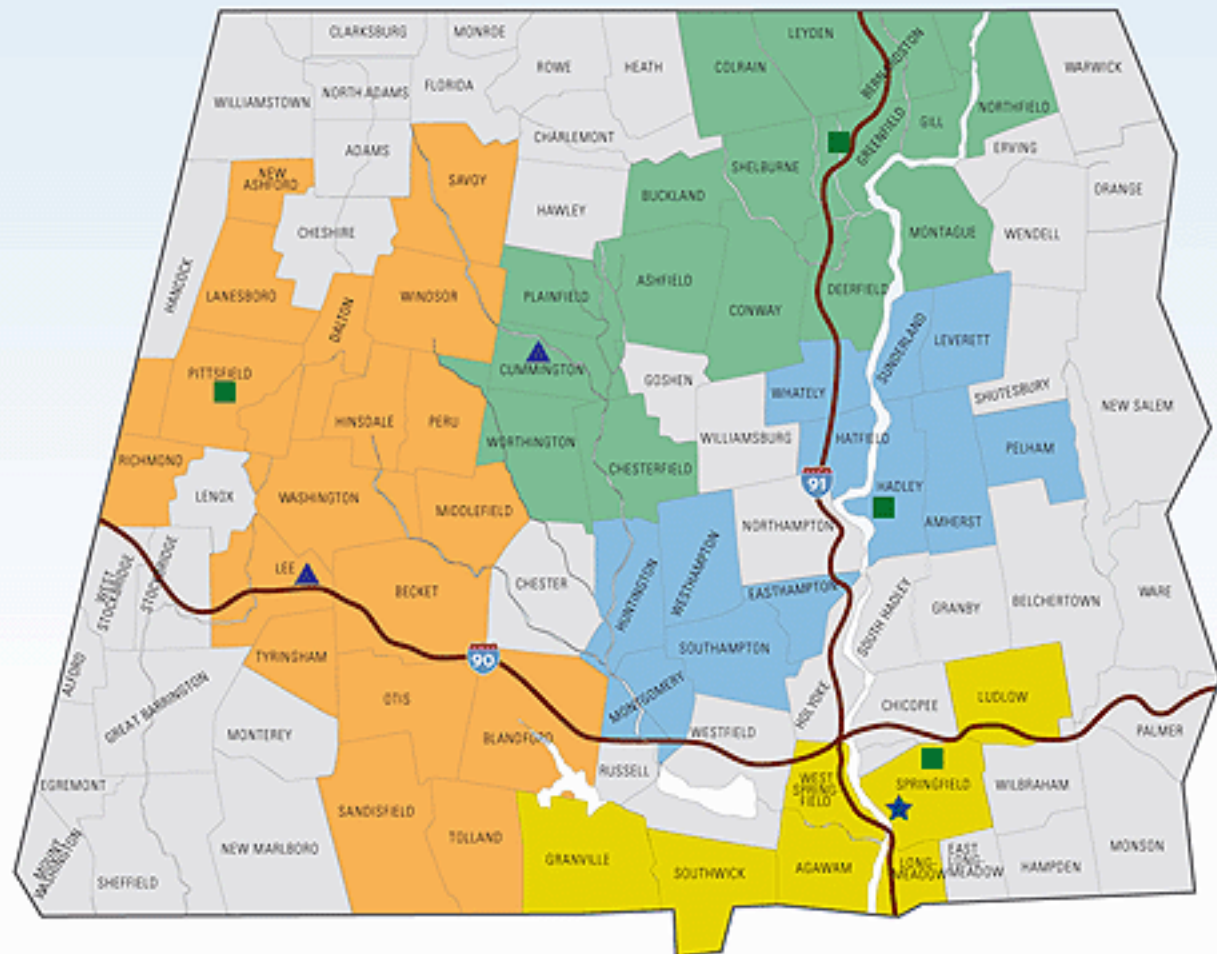

WMECo Divisions and Facility Locations

- ★ Headquarters and System Operations Center (SOC)
- Area Work Center (AWC)
- ▲ Line Shops
- East Springfield Work Center
- Greenfield Work Center
- Hadley Work Center
- Pittsfield Work Center
- Served by other utilities